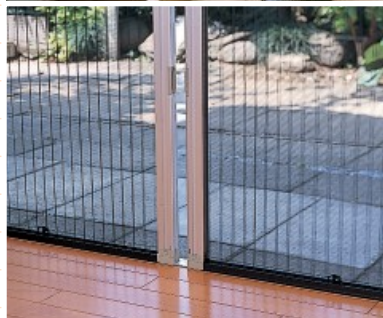

Showroom: 1/38 North East Road
Walkerville

P: 08 8354 1850

F: 08 8312 2075

quote@freedomgroup.net.au

www.freedomgroup.net.au

Japanese Pleated
Screening Systems

Innovative Concept of Living

Pleated Flat Track is a unique insect screen ideally suited for use with:

- *Bi - fold doors*
- *Sliding doors*
- *French and balcony doors*
- *Multi-Panel stacking doors*
- *Out-door rooms*
- *Alfresco dining areas*

The screen system is operated by a cord tensioning system incorporated within the pleated insect mesh. The cord tensioner, assists in the tensioning of the screen and resists blow out in windy conditions. The unique retracting mesh guide disappears when the screen is opened giving the floor a safer, cleaner and flush finish. The screen is smooth to operate and allows users to gently slide the screen to any position.

The attractive semi transparent mesh is designed to give maximum view with maximum ventilation

When opened, the mesh guide along with the insect mesh neatly stacks to the side of the opening.

The wire tension system assists in the motion of the screen making it smooth and easy to operate. The pleated mesh resists sagging in windy conditions and easily returns to shape.

Pleated Flat Track is less prone to screen blowout. The reinforced pleated mesh, combined with special mesh retention clips and sill-tracking guide keeps the mesh in position. The Mesh is retained at the sill with a retractable track guide that disappears when operated, leaving a virtually unimpeded pathway through the opening.