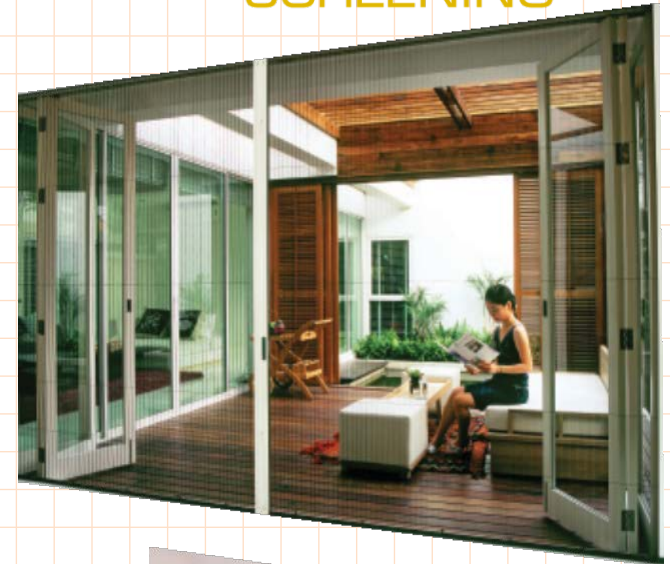

Showroom: 1/38 North East Road
Walkerville

P: 08 8354 1850

F: 08 8312 2075

quote@freedomgroup.net.au

www.freedomgroup.net.au

Japanese Pleated
Screening Systems